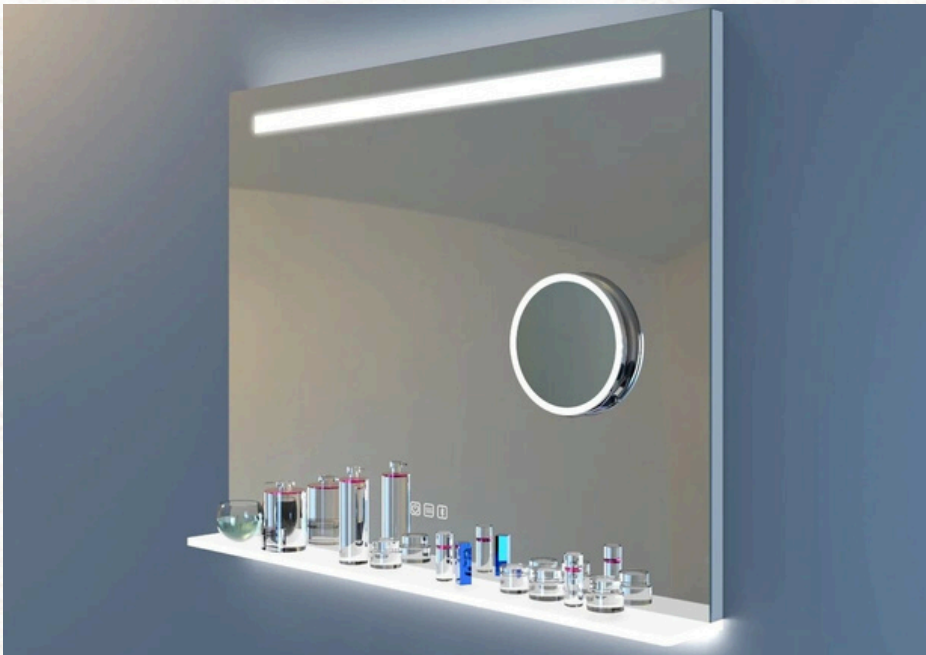

COLOR CHANGING

CLOCK

DEFOGGER

EXPLOSION-PROOF

- 100 x 70 cm
- Answer the phone
- The mirror edge is transparent
- Light in front
- Tuya Smart app

ATLANTA

5x Make-up Magnifier

TOUCH SWITCH

MAKEUP MAGNIFIER

WI-FI

DIMMER

WEATHER DISPLAY

COLOR CHANGING

CLOCK

DEFOGGER

EXPLOSION-PROOF

- 120 x 70 cm
- Alluminium frame
- 5X Make-up magnifier
- Light in front
- Perfect for makeup
- Tuya Smart app

BERLIN

TOUCH SWITCH

MAKEUP MAGNIFIER

BLUETOOTH

DIMMER

WEATHER DISPLAY

WI-FI