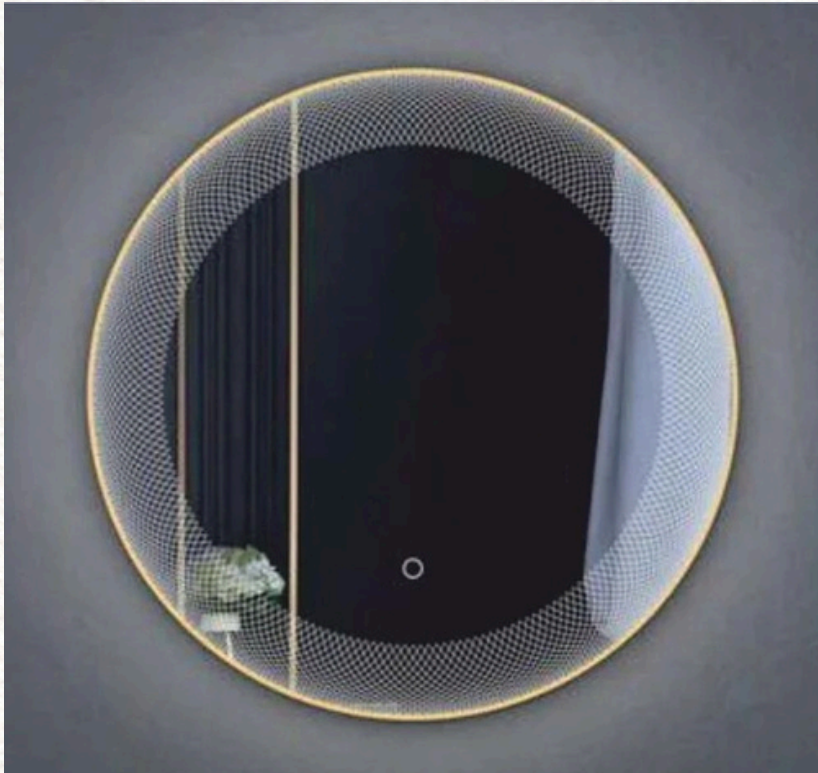

NORMANDY

TOUCH SWITCH

DIMMER

COLOR CHANGING

DEFOGGER

EXPLOSION-PROOF

- 60 x 70 cm
- PMMA milky frame
- Light in front and side
- Perfect for makeup

RIO

TOUCH SWITCH

DIMMER

COLOR CHANGING

DEFOGGER

EXPLOSION-PROOF

- 60 cm diameter
- Very unique crystal PS frame
- Light in front and side
- Bling light effect

EDELWEISS

TOUCH SWITCH

DIMMER

COLOR CHANGING

DEFOGGER

EXPLOSION-PROOF

- 60 cm diameter
- Aluminum frame
- Light in front
- Golden frame effect

CALAIS

TOUCH SWITCH

DIMMER

DEFOGGER

EXPLOSION-PROOF

- 55 x 75 cm
- PMMA transparent frame
- Light in front and side
- Perfect for small space

MADRID

TOUCH SWITCH

DIMMER

COLOR CHANGING

DEFOGGER