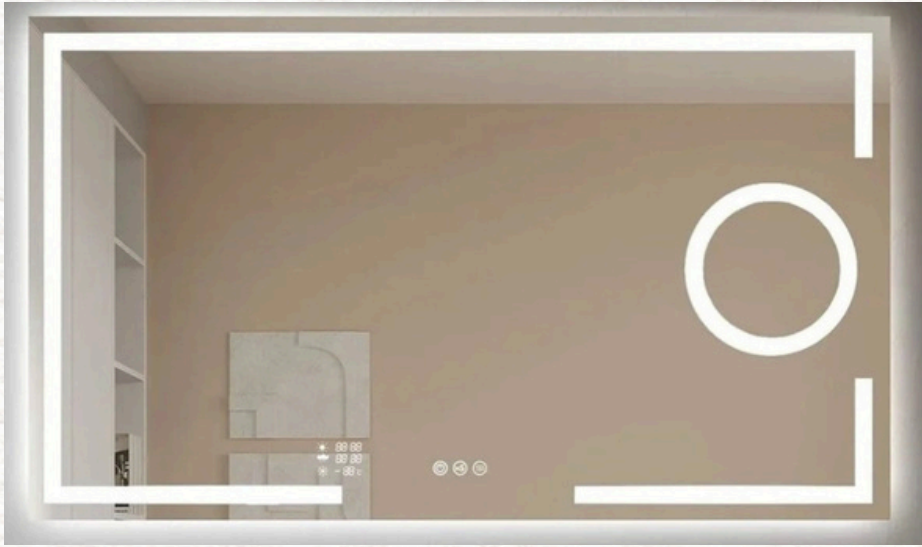

- 100 x 70 cm
- Silver effect frame
- Light in front and side
- Listen music
- Horizontal

NAVARRE

TOUCH SWITCH

BLUETOOTH

ANSWER THE PHONE

DIMMER

WEATHER DISPLAY

WI-FI

COLOR CHANGING

CLOCK

DEFOGGER

EXPLOSION-PROOF

- 100 x 70 cm
- Answer the phone
- The mirror edge is transparent
- Light in front
- Tuya Smart app

ATLANTA

5x Make-up Magnifier

TOUCH SWITCH