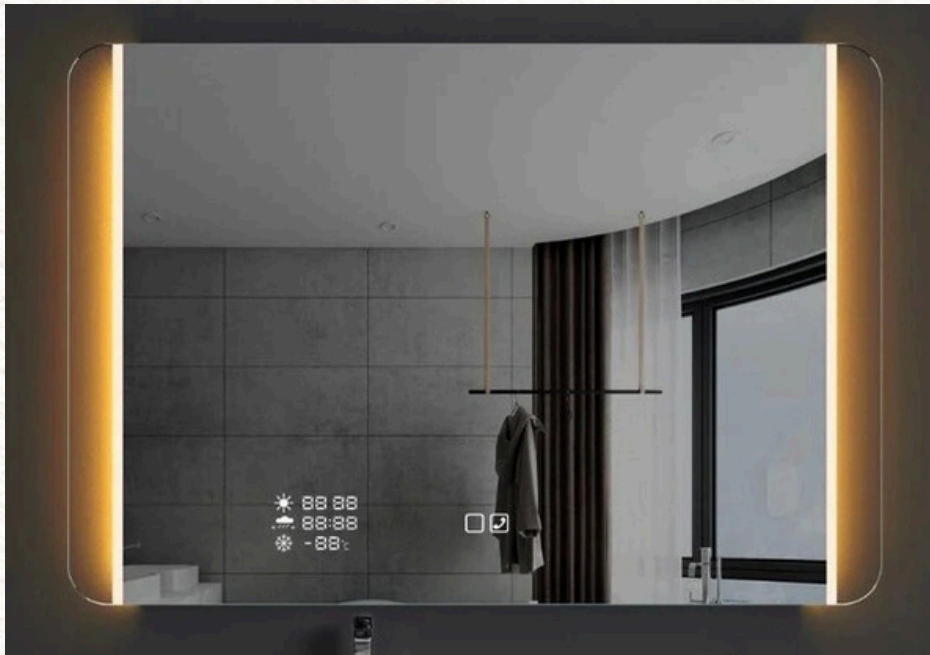

- 60 x 90 cm
- Black metal frame
- Side and back light
- Shelf despatchable
- Tuya Smart app

MADRID

TOUCH SWITCH

DIMMER

COLOR CHANGING

DEFOGGER

EXPLOSION-PROOF

BLUETOOTH

- 100 x 70 cm
- Silver effect frame
- Light in front and side
- Listen music
- Horizontal

NAVARRE

TOUCH SWITCH

BLUETOOTH

ANSWER THE PHONE

DIMMER

WEATHER DISPLAY

WI-FI